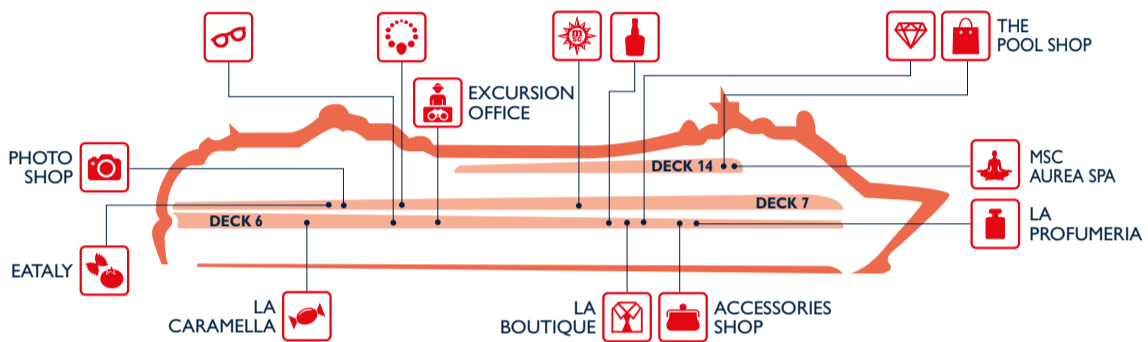

EAT & DRINK

Bars	Deck
DIAMOND BAR & LIBRARY	6
EL DORADO PIANO BAR	7
GALAXY DISCO	16
IL CAPPUCCINO	7
MILLENNIUM STAR CASINO	6
PHOENICIAN PLAZA (pastry & ice cream)	6
PREZIOSA BAR	5
SAFARI LOUNGE	7
SPA BAR	14
THE GREEN SAX JAZZ BAR	7

Restaurants	Deck
EATALY	7
GALAXY RESTAURANT	16
INCA BUFFET RESTAURANT	14

Restaurants	Deck
L'ARABESQUE	6
LA LOCANDA	7
(Eataly pizza & wine)	
MAYA BUFFET RESTAURANT	14
RISTORANTE ITALIA	7
SPORTS & BOWLING DINER (American finger food)	7
THE GOLDEN LOBSTER	5
	6

Outdoor Bars	Deck
LA PLAYA PRECIOSA	14
SAPHIR	14
THE GARDEN BAR	15
TOP 18 BAR	18
TURQUOISE	14

SHOPPING

Shops	Deck
ACCESSORIES SHOP	6
EATALY	7
EXCURSION OFFICE	6
FASHION BIJOUX	7
LA BOUTIQUE	6
LA CAMELLA	6
L'ANGOLO DELL'OGGETTO	6

Shops	Deck
LA PROFUMERIA	6
IL GIOIELLO	6
MSC AUREA SPA	14
MSC SHOP	7
PHOTO SHOP	7
THE MINI MALL	6
THE POOL SHOP	14

ENTERTAINMENT

Fun	Deck
4D CINEMA	16
AQUA PARK	14
ART GALLERY	7
CYBERCAFÈ	5
DIAMOND BAR & LIBRARY	6
DOREMILAND (under 12 yrs)*	15
EL DORADO PIANO BAR	7
F1 SIMULATOR	16
GALAXY	16
GAMES ARCADE	6
	16