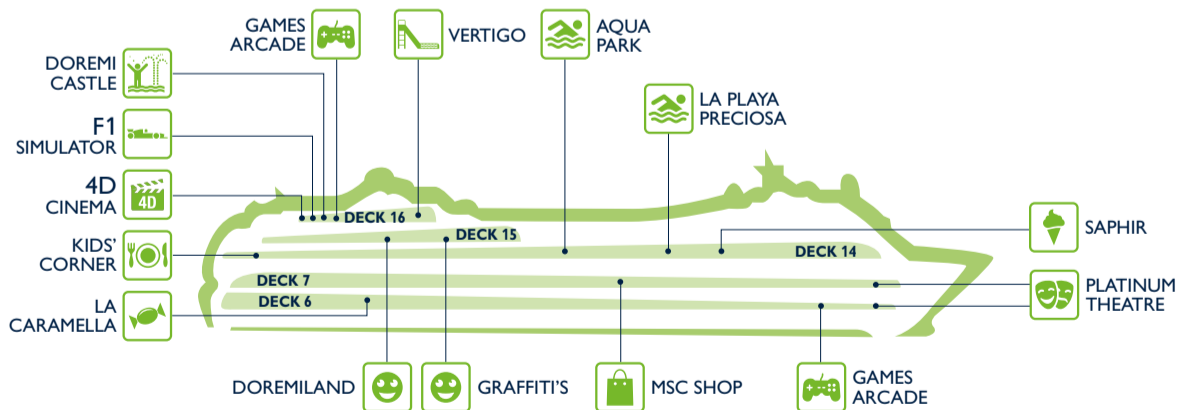

Shops	Deck
LA PROFUMERIA	6
IL GIOIELLO	6
MSC AUREA SPA	14
MSC SHOP	7
PHOTO SHOP	7
THE MINI MALL	6
THE POOL SHOP	14

ENTERTAINMENT

Fun	Deck
4D CINEMA	16
AQUA PARK	14
ART GALLERY	7
CYBERCAFÈ	5
DIAMOND BAR & LIBRARY	6
DOREMILAND (under 12 yrs)*	15
EL DORADO PIANO BAR	7
F1 SIMULATOR	16
GALAXY	16
GAMES ARCADE	6
	16

Fun	Deck
GRAFFITI'S (12-17 yrs)*	15
LA PLAYA PRECIOSA (Covered Pool)	14
MILLENNIUM STAR CASINO	6
PLATINUM THEATRE	7
SAFARI LOUNGE	7
SHUFFLEBOARD	16
SPORTS & BOWLING DINER	7
THE GARDEN POOL	15

*DOREMILAND includes Baby, Mini club and Juniors club, GRAFFITI'S includes Young club and Teens club.

FAMILY & FUN

Family Areas	Deck
4D CINEMA	16
AQUA PARK	14
DOREMILAND (under 12 yrs)	15
DOREMI CASTLE	16
F1 SIMULATOR	16
GAMES ARCADE	6
	16
GRAFFITI'S (12-17 yrs)	15

Family Areas	Deck
KIDS' CORNER (Buffet)	14
LA CAMELLA	6
LA PLAYA PRECIOSA (Covered Pool)	14
MSC SHOP	7
PLATINUM THEATRE	7
SAPHIR	14
VERTIGO	16

SPORT & WELLBEING

Sport & Wellbeing	Deck
AQUA PARK	14
AUREA SPA RECEPTION	14
JEAN LOUIS DAVID	14
BREZZA MARINA (Whirlpool Bath)	16
GYM	14
LA PLAYA PRECIOSA (Covered Pool)	14
MASSAGE ROOMS	14

Sport & Wellbeing	Deck
MEDICAL SPA	14
POWER WALKING TRACK	15
SHUFFLEBOARD	16
TANNING LAMPS	14
THERMAL AREA	14
TOP 18 EXCLUSIVE SOLARIUM	18
WHIRLPOOL BATH	14