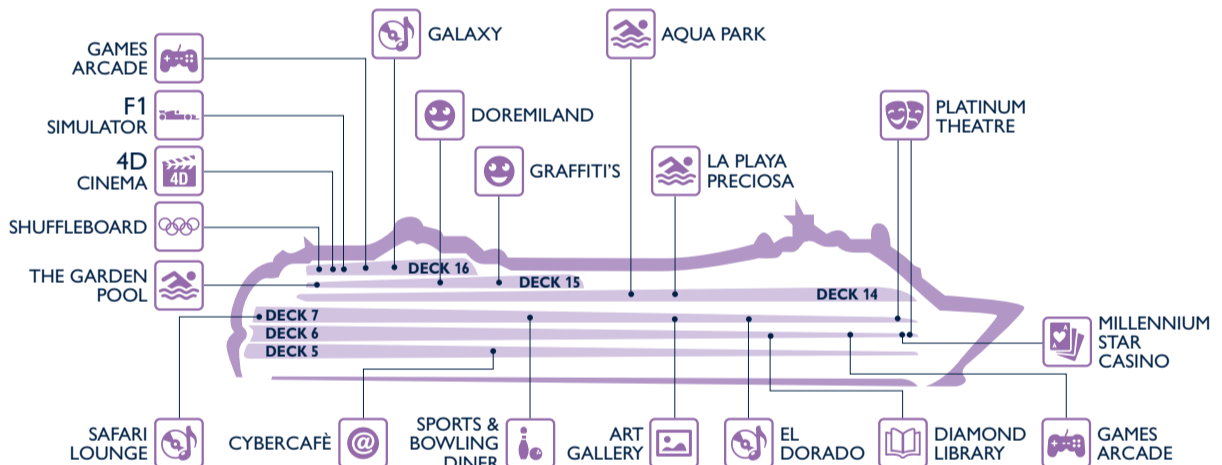

Restaurants	Deck
EATALY	7
GALAXY RESTAURANT	16
INCA BUFFET RESTAURANT	14

Restaurants	Deck
L'ARABESQUE	6
LA LOCANDA	7
(Eataly pizza & wine)	
MAYA BUFFET RESTAURANT	14
RISTORANTE ITALIA	7
SPORTS & BOWLING DINER (American finger food)	7
THE GOLDEN LOBSTER	5
	6

Shops	Deck
LA PROFUMERIA	6
IL GIOIELLO	6
MSC AUREA SPA	14
MSC SHOP	7
PHOTO SHOP	7
THE MINI MALL	6
THE POOL SHOP	14

ENTERTAINMENT

Fun	Deck
4D CINEMA	16
AQUA PARK	14
ART GALLERY	7
CYBERCAFÈ	5
DIAMOND BAR & LIBRARY	6
DOREMILAND (under 12 yrs)*	15
EL DORADO PIANO BAR	7
F1 SIMULATOR	16
GALAXY	16
GAMES ARCADE	6
	16

Fun	Deck
GRAFFITI'S (12-17 yrs)*	15
LA PLAYA PRECIOSA (Covered Pool)	14
MILLENNIUM STAR CASINO	6
PLATINUM THEATRE	7
SAFARI LOUNGE	7
SHUFFLEBOARD	16
SPORTS & BOWLING DINER	7
THE GARDEN POOL	15

*DOREMILAND includes Baby, Mini club and Juniors club, GRAFFITI'S includes Young club and Teens club.

FAMILY & FUN

Family Areas	Deck
4D CINEMA	16
AQUA PARK	14
DOREMILAND (under 12 yrs)	15
DOREMI CASTLE	16
F1 SIMULATOR	16
GAMES ARCADE	6
	16
GRAFFITI'S (12-17 yrs)	15

Family Areas	Deck
KIDS' CORNER (Buffet)	14
LA CAMELLA	6
LA PLAYA PRECIOSA (Covered Pool)	14
MSC SHOP	7
PLATINUM THEATRE	7
SAPHIR	14
VERTIGO	16