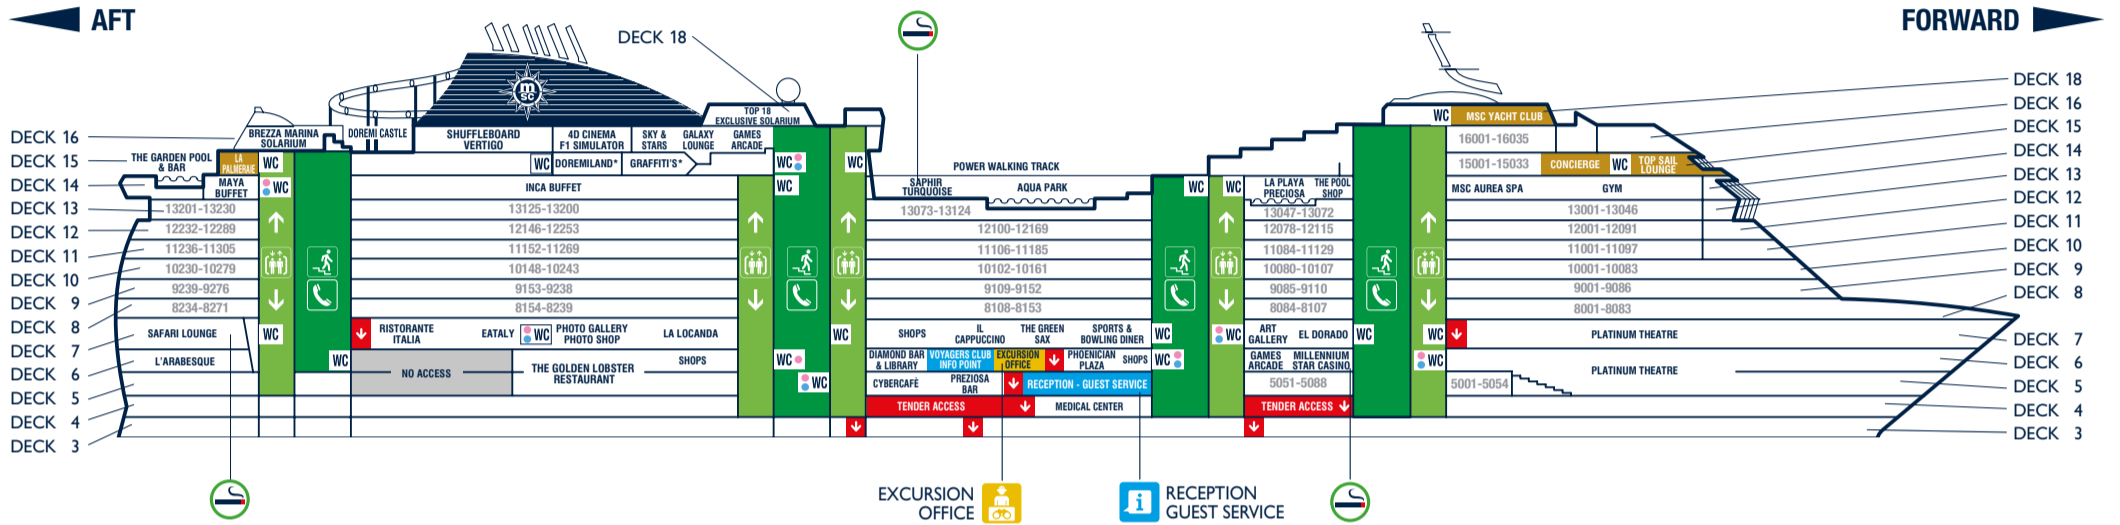

USEFUL NUMBERS	
RECEPTION - GUEST SERVICE	99
EXCURSION OFFICE	2804
MEDICAL EMERGENCY	115
MINI & JUNIORS CLUB	2890
MSC AUREA SPA	2732
JEAN LOUIS DAVID - HAIR SALON	2730
ONBOARD EMERGENCY NUMBER	2300
MSC PREZIOSA (for ship emergency)	On your Cruise Card

TECHNICAL INFORMATION	
GROSS TONNAGE	139.072 tons
LENGTH / HEIGHT	333,30 m / 67,69 m
TOTAL NUMBER OF GUESTS	4.345
CREW MEMBERS	1.388
LIFTS	26
VOLTAGE	110/220 volts
WI-FI	Everywhere on board
POOLS	4
DECKS	18

ASSEMBLY STATION			DECK
C	Millennium Star Casino		6
D	El Dorado Piano Bar		7
E	Phoenician Plaza		6
F	Sports & Bowling Diner & The Green Sax Jazz Bar		7
G	La Locanda & Photo Gallery		7
H	Eataly & Art Gallery		7
I	Safari Lounge		7

EAT & DRINK

Bars	Deck
DIAMOND BAR & LIBRARY	6
EL DORADO PIANO BAR	7
GALAXY DISCO	16
IL CAPPUCCINO	7
MILLENNIUM STAR CASINO	6
PHOENICIAN PLAZA (pastry & ice cream)	6
PREZIOSA BAR	5
SAFARI LOUNGE	7
SPA BAR	14
THE GREEN SAX JAZZ BAR	7