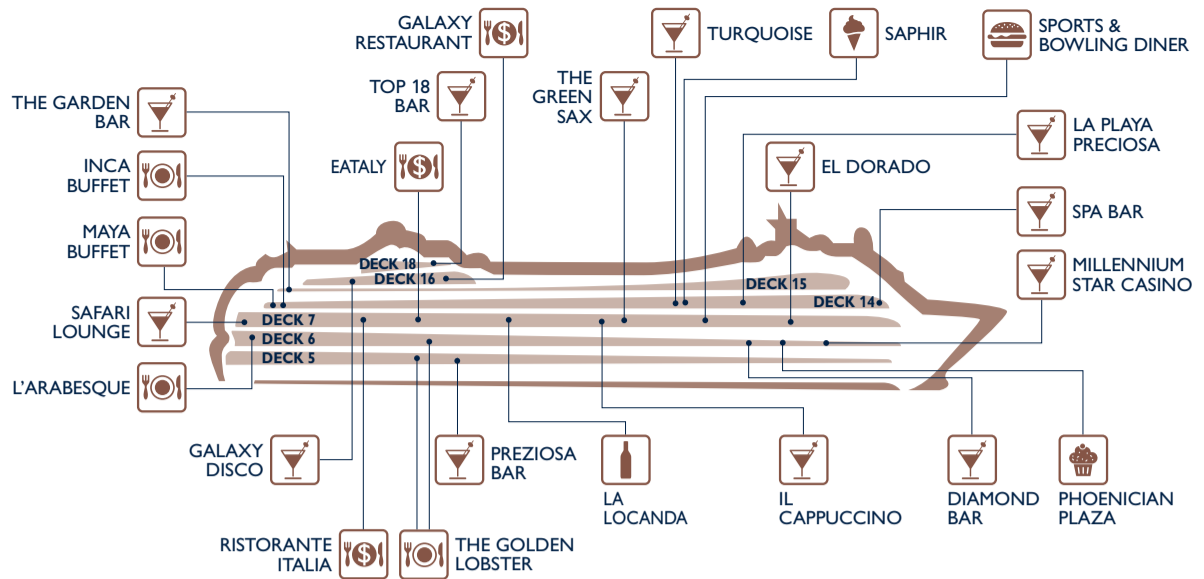

*DOREMILAND includes Baby, Mini club and Juniors club, GRAFFITI'S includes Young club and Teens club.

MSC YACHT CLUB	Deck
CONCIERGE AREA	15
LA PALMERAIE RESTAURANT	15
LIBRARY	15
MSC AUREA SPA	14
THE ONE BAR	18
THE ONE POOL	18
TOP SAIL LOUNGE	15

EAT & DRINK

Bars	Deck
DIAMOND BAR & LIBRARY	6
EL DORADO PIANO BAR	7
GALAXY DISCO	16
IL CAPPUCCINO	7
MILLENNIUM STAR CASINO	6
PHOENICIAN PLAZA (pastry & ice cream)	6
PREZIOSA BAR	5
SAFARI LOUNGE	7
SPA BAR	14
THE GREEN SAX JAZZ BAR	7

Restaurants	Deck
EATALY	7
GALAXY RESTAURANT	16
INCA BUFFET RESTAURANT	14

Restaurants	Deck
L'ARABESQUE	6
LA LOCANDA	7
(Eataly pizza & wine)	
MAYA BUFFET RESTAURANT	14
RISTORANTE ITALIA	7
SPORTS & BOWLING DINER (American finger food)	7
THE GOLDEN LOBSTER	5
	6

Outdoor Bars	Deck
LA PLAYA PRECIOSA	14
SAPHIR	14
THE GARDEN BAR	15
TOP 18 BAR	18
TURQUOISE	14

SHOPPING

Shops	Deck
ACCESSORIES SHOP	6
EATALY	7
EXCURSION OFFICE	6
FASHION BIJOUX	7
LA BOUTIQUE	6
LA CAMELLA	6
L'ANGOLO DELL'OGGETTO	6